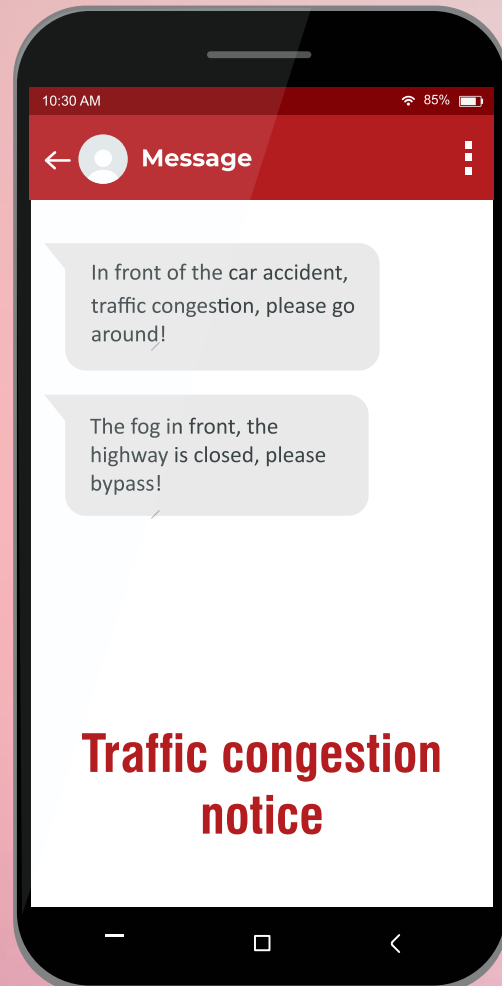

NOTICE

For regional notifications, this is probably the fastest and most accurate way to notify the citizens nearby.