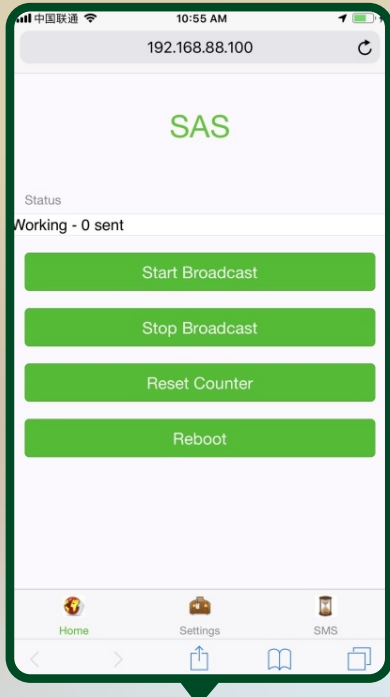

# PROMOTION

For regional promotion, this is probably the fastest and most accurate way to notify the customers nearby.

# NOTICE

For regional notifications, this is probably the fastest and most accurate way to notify the citizens nearby.

# USAGE

**STEP 1**

**STEP 2**

**STEP 3**

- Power on the SAS.
- Use your cell phone connect WIFI hotspot named "SAS", the input " password" as password.
- When connected, just use your browser to open <http://192.168.88.100/> for operation.
- This is a web interface, so it's easy for using.
- If you changed any settings via Web interface, you must power off and power on the
- SAS to apply the new settings.