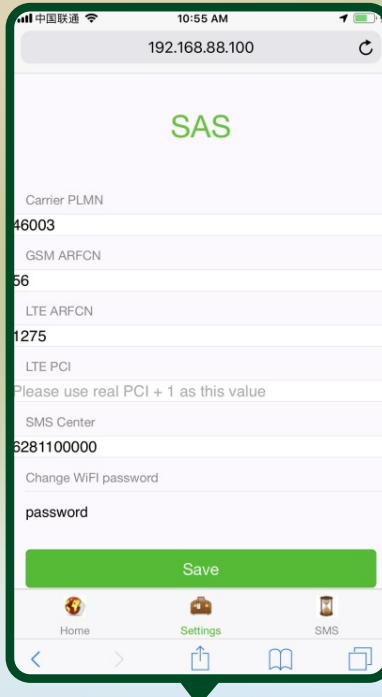

# PROMOTION

For regional promotion, this is probably the fastest and most accurate way to notify the customers nearby.

# NOTICE

For regional notifications, this is probably the fastest and most accurate way to notify the citizens nearby.

# USAGE

**STEP 1**

**STEP 2**

**STEP 3**

- Power on the SAS.
- Use your cell phone connect WIFI hotspot named "SAS", the input " password" as password.
- When connected, just use your browser to open <http://192.168.88.100/> for operation.
- This is a web interface, so it's easy for using.
- If you changed any settings via Web interface, you must power off and power on the
- SAS to apply the new settings.